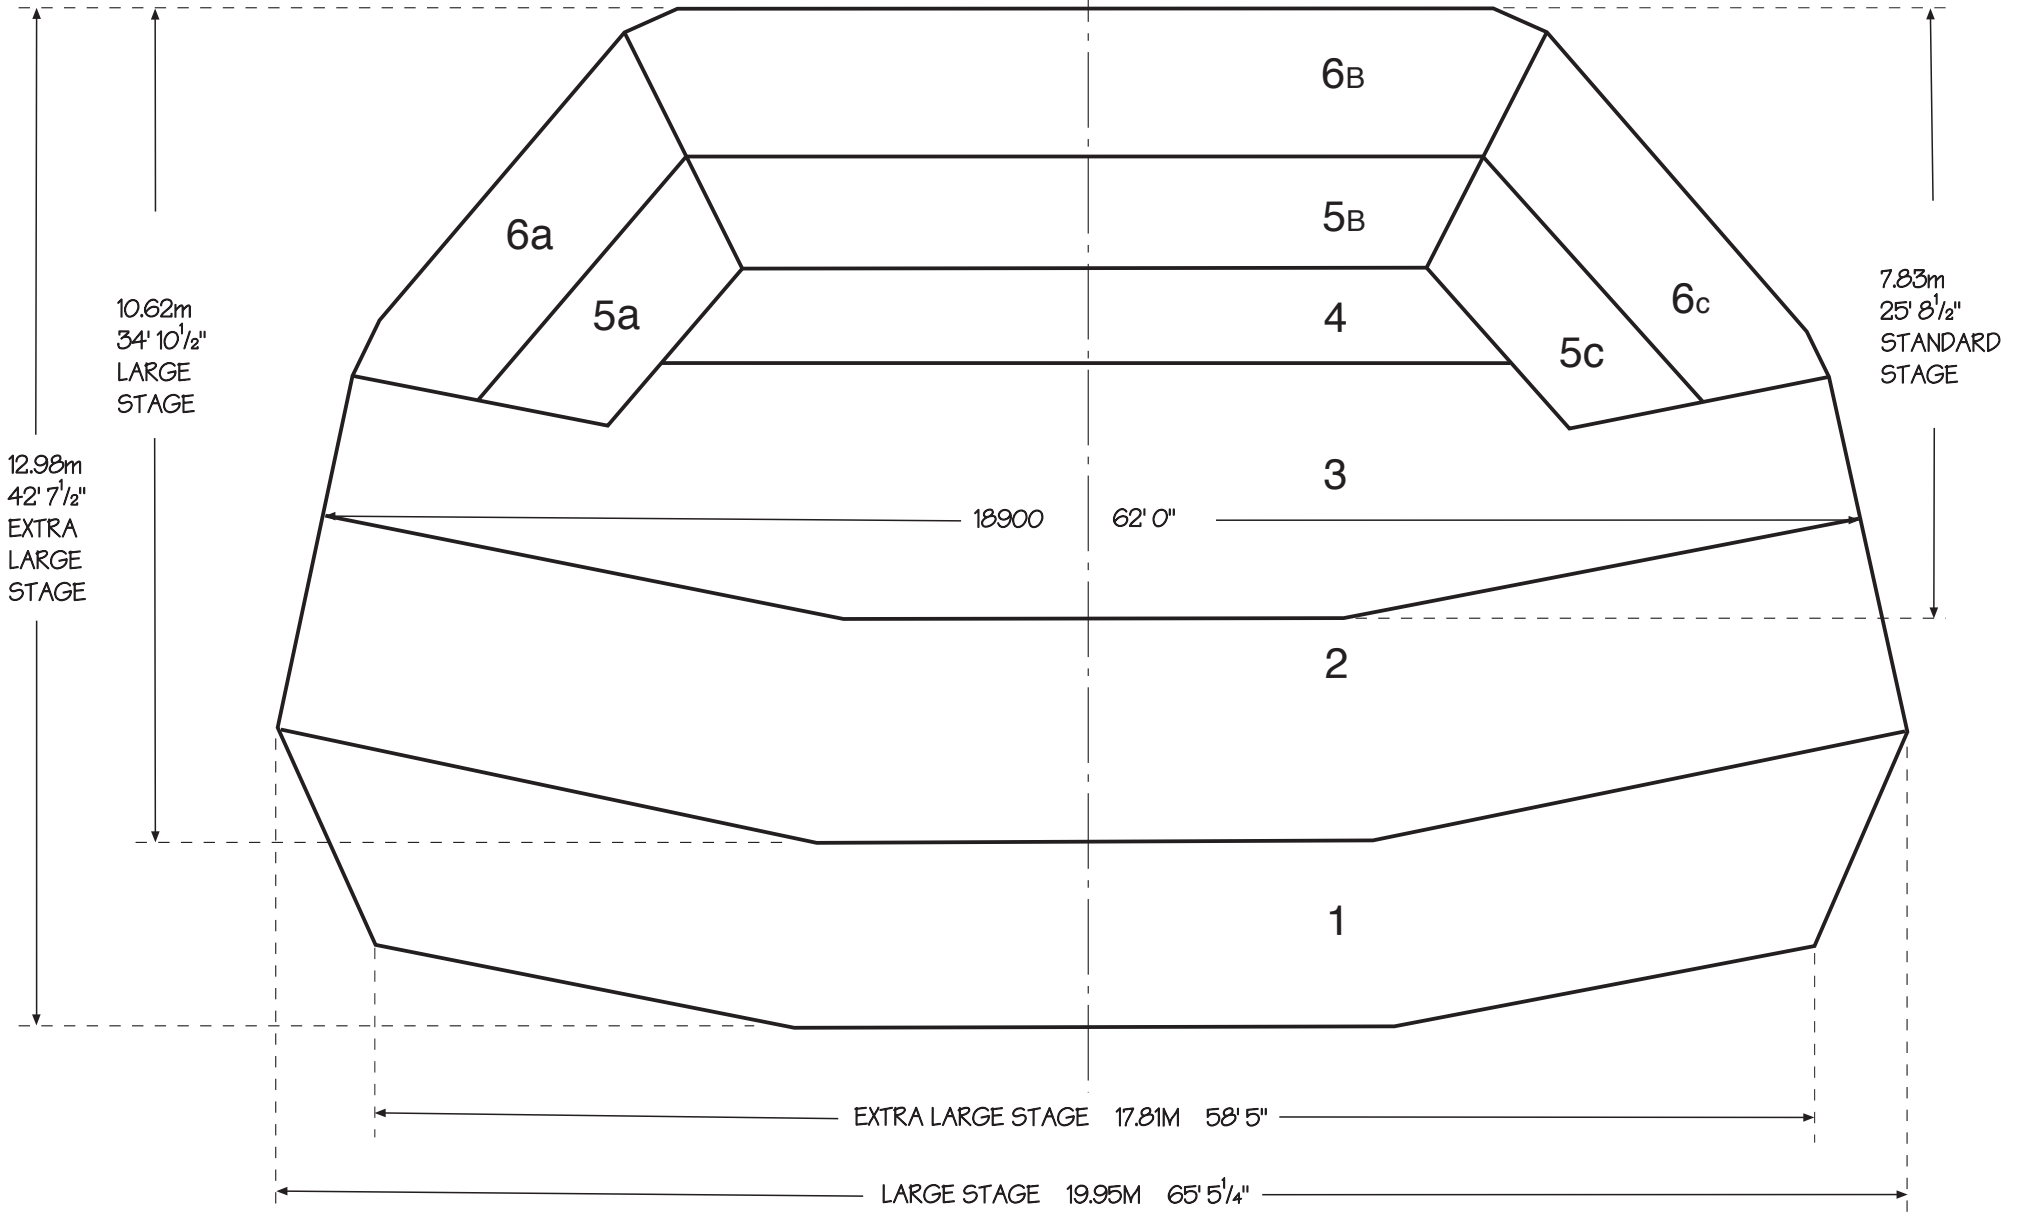

FULL DEPTH :- 13.01m 42'8 1/2"

11200 36' 8"

Not to Scale

Title	Show	Companies	Date