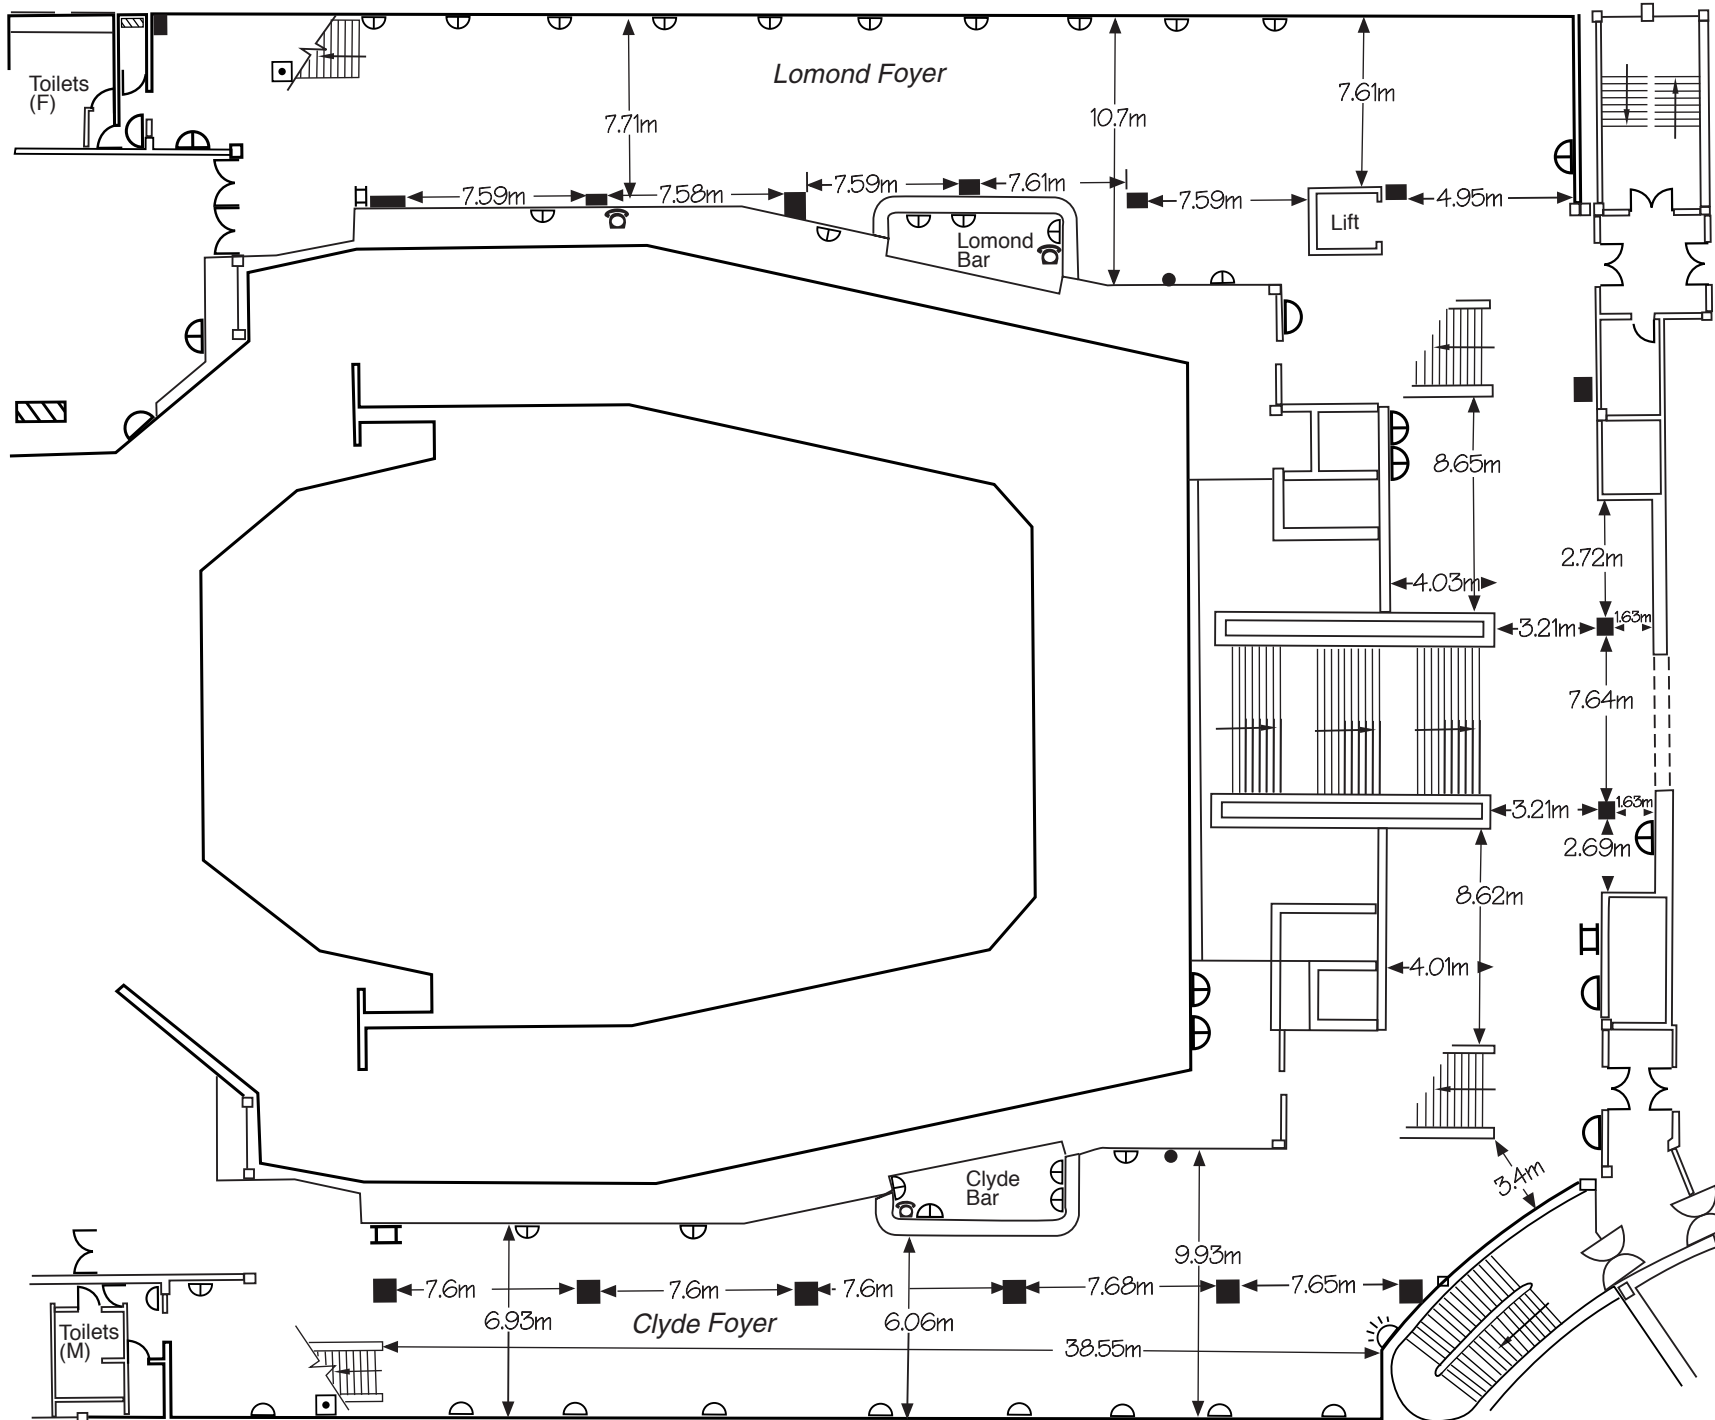

N.B. 10 - No. Double gang Skts. are located under tables adjoining seating at this position.

N.B. 8 - No. Single Skts. are located under tables adjoining seating at this position.

Legend:

-  13 amp Single Socket
-  13 amp Double Gang Socket
-  Hose Reel
-  Telephone Socket
-  TV Aerial point
-  Security Camera
-  Fax Point
-  Call Point
-  'Break Glass' Fire Alarm
-  'C' Form 63amp 3ph
-  H & C water supply
-  Pillar

THE GLASGOW ROYAL CONCERT HALL

Circle level foyers and bars

* Not to Scale *

Title
Show
Companies
Date