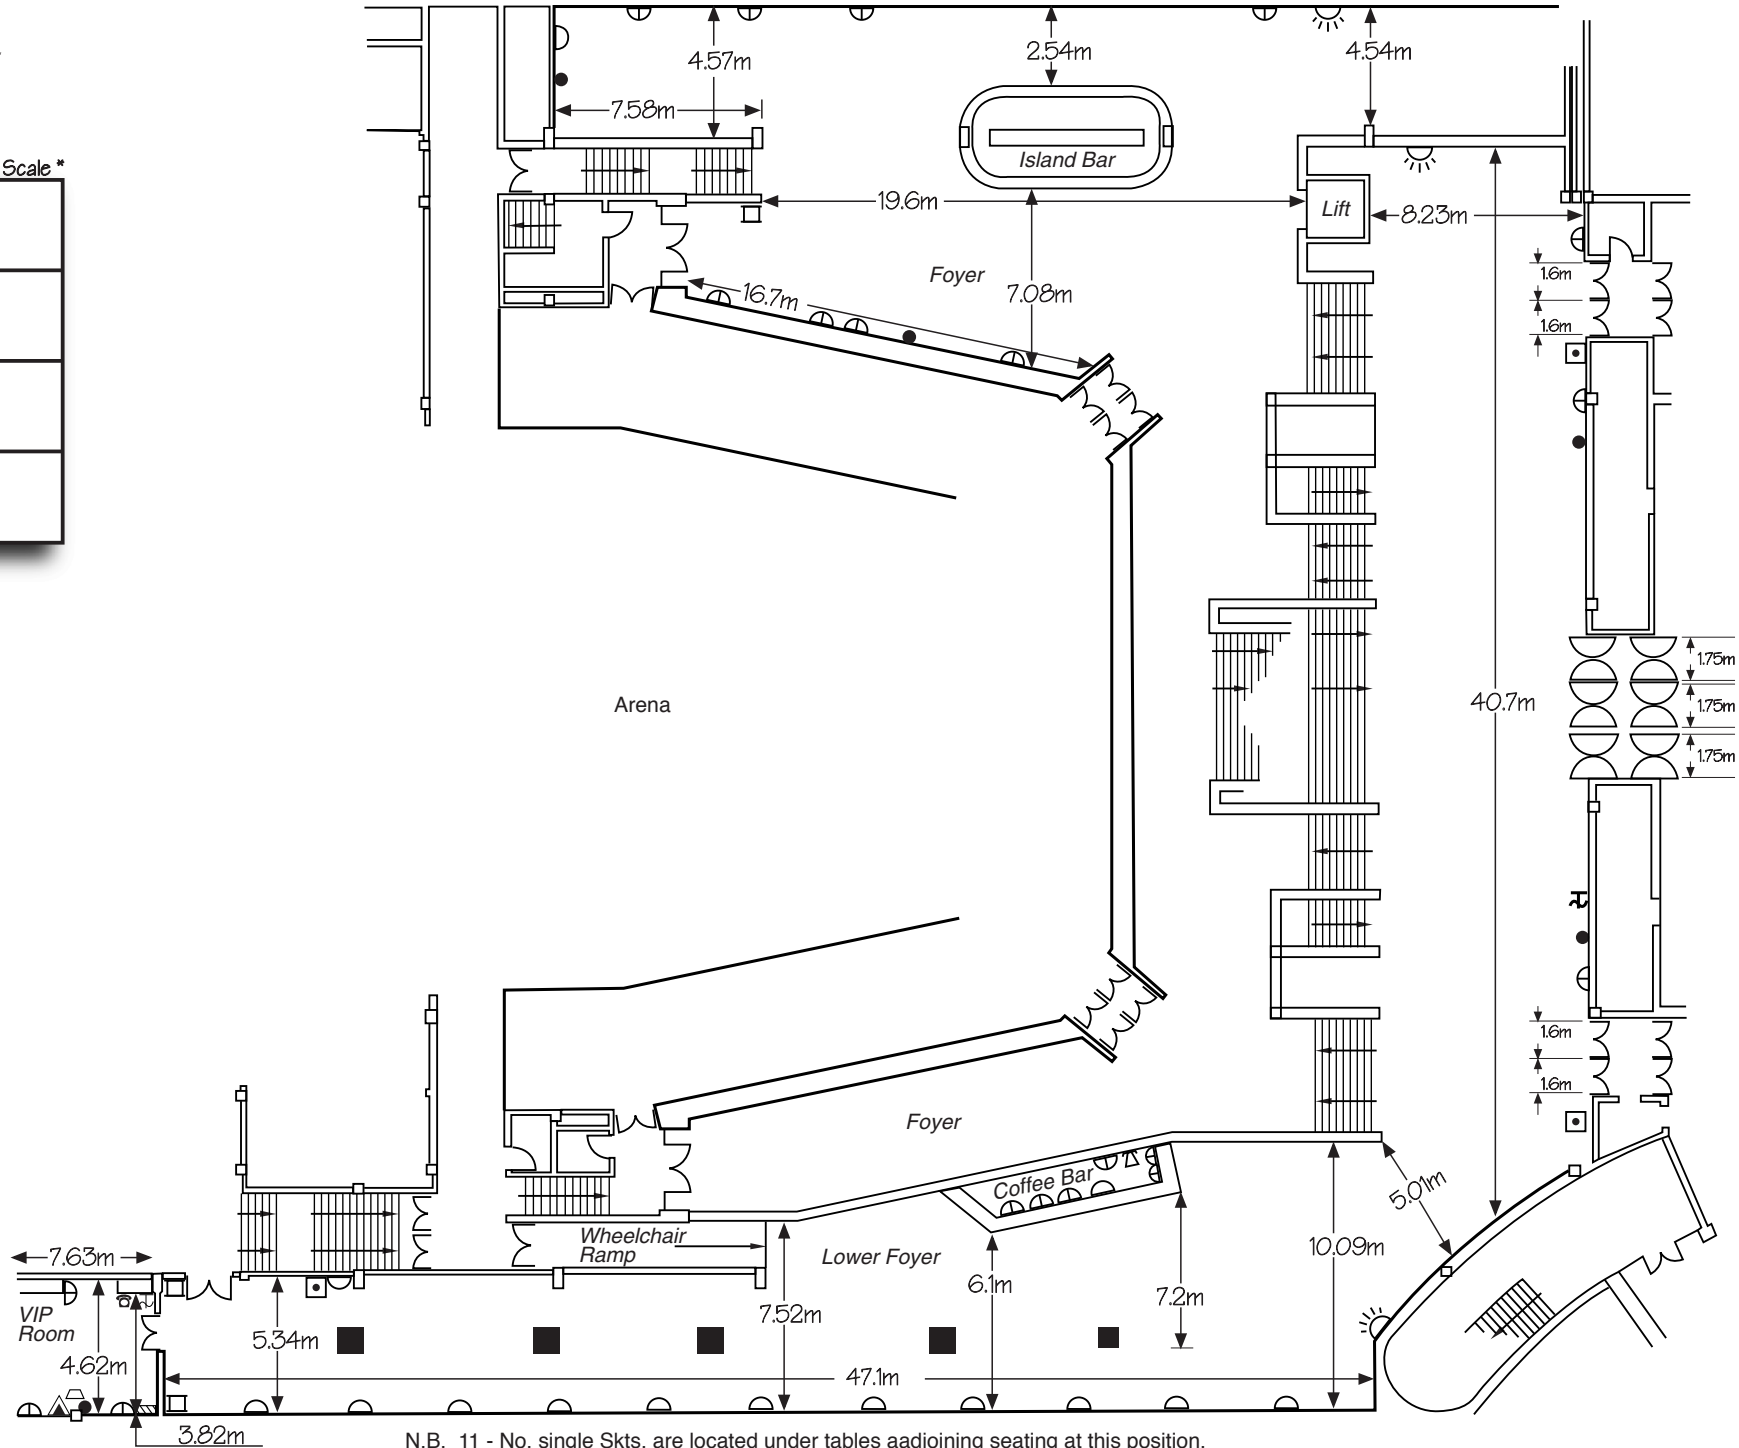

THE GLASGOW ROYAL CONCERT HALL

Lower level foyers and bars

\* Not to Scale \*

Title
Show
Companies
Date

Legend:

- 13 amp Single Socket
- 13 amp Double Gang Socket
- Hose Reel
- Telephone Socket
- TV Aerial point
- Security Camera
- Fax Point
- Call Point
- 'Break Glass' Fire Alarm
- 'C' Form 63amp 3ph
- H & C water supply
- Pillar

N.B. 11 - No. single Skts. are located under tables adjoining seating at this position.